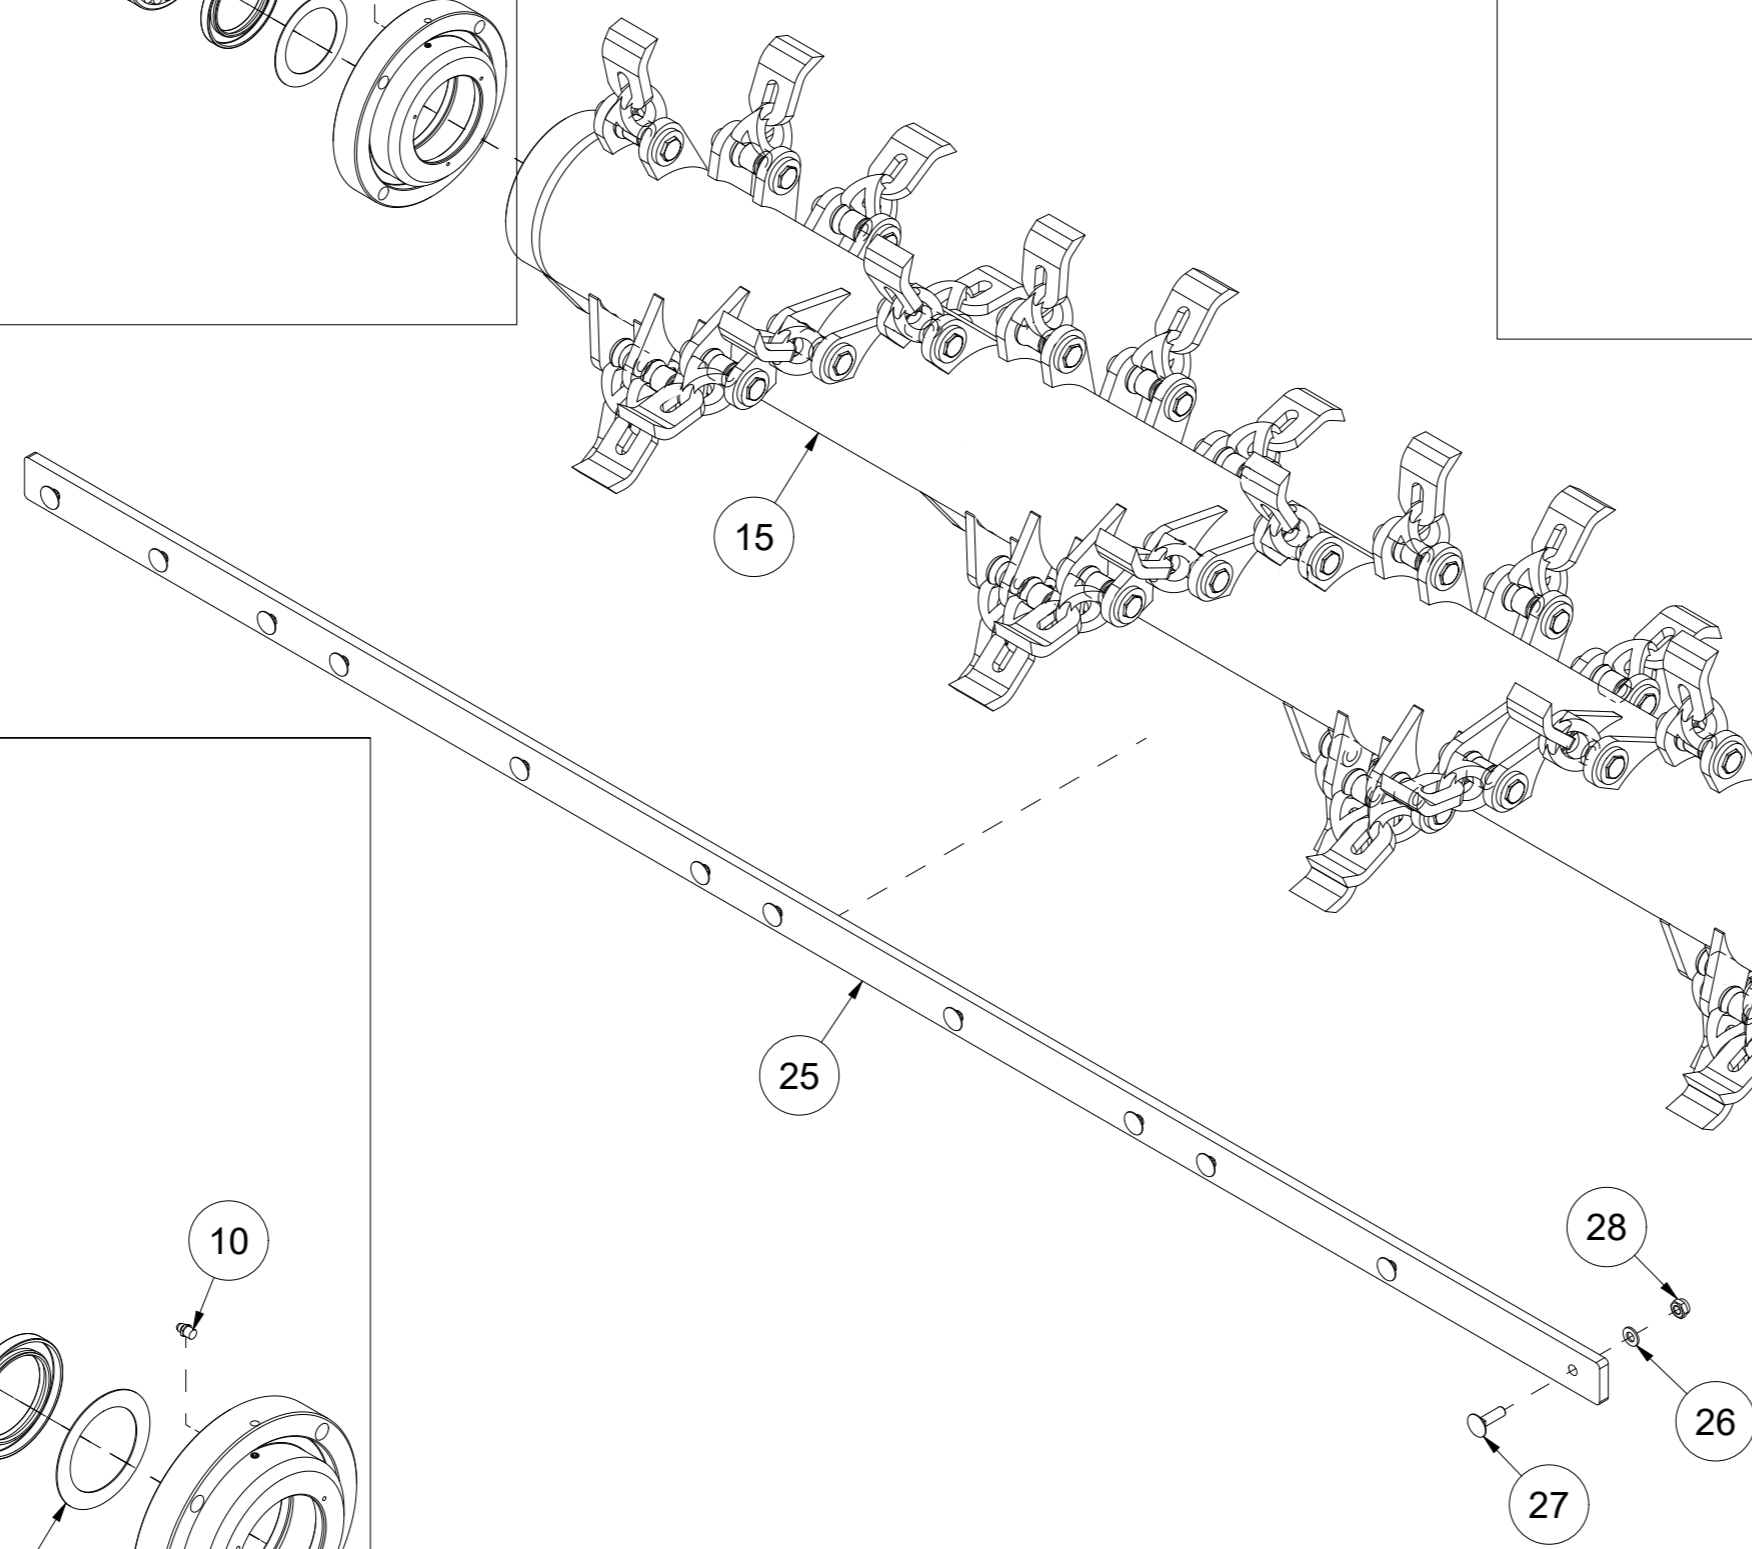

016 Rotary shackles knives BPA220

Pos	Qty	Article no	Designation
1	1	2234157	Simmer ring Ø60/90x10
2	2	2234161	Simmer ring Ø70/100x10 AS
3	4	2423489	Hexagon screw M16x40 EIZn 10.9 DIN 933
4	2	2953322	Roller bearing 22212.EAW33C3 Ø60/110x28
5	1	27121015	Ring
6	2	27101043	Holding washer
7	1	27121017	Shims rotor 3 mm
8	1	2478409	Grease nipple, Straight M6
9	2	2553310	Seeger ring I 110x4,0 DIN 472
10	1	2478407	Grease nipple, Straight M8
11	1	2233008	O-ring 8,00x2,00 NBR 70
12	2	2472315	Unbrako cylinder screw M8x25 EIZn DIN 912
13	1	27121031	Shims rotor 2 mm
14	1	27121034	Shims rotor 1 mm
15	1	27101067	Rotary shackle knife BP220
16	2	27101057	Bearing
17	1	27121070	Shims rotor 5 mm
18	1	27121069	Shims rotor 4 mm
19	4	2423491	Hexagon screw M16x45 EIZn 10.9 DIN 933
20	8	2531078	Washer M16 EIZn DIN 125
21	1	2115175	Cotter 14x9 L50 St DIN 6885A
22	1	2553160	Seeger ring A 60x2,0 DIN 471
23	1	2965317	Bushing Ø50 TL2517
24	1	2965355	Pulley 190x4 SPB 2517
25	1	27201076	Resisting rail for shackle knives
26	12	2531060	Washer M10 EIZn DIN 125
27	12	2344332	Locking screw M10x35 EIZn 8.8 DIN 603
28	12	2483610	Locking nut M10 EIZn DIN 985
29	1	27201089	Lubricating adapter attachment
30	1	2957752	Hexagon nipple BSP 1/8-GE08LLR, Nut, DPR
31	1	27201091	Lubrication tube BPA
32	44	2112218	Shackle for shackle knife
33	44	2112208	Shackle knife
34	44	2423410	Hexagon screw M14x90 EIZn 10.9 DIN 931
35	44	2483612	Locking nut M14 EIZn DIN 985
36	44		Sleeve Ø14,5/26x20