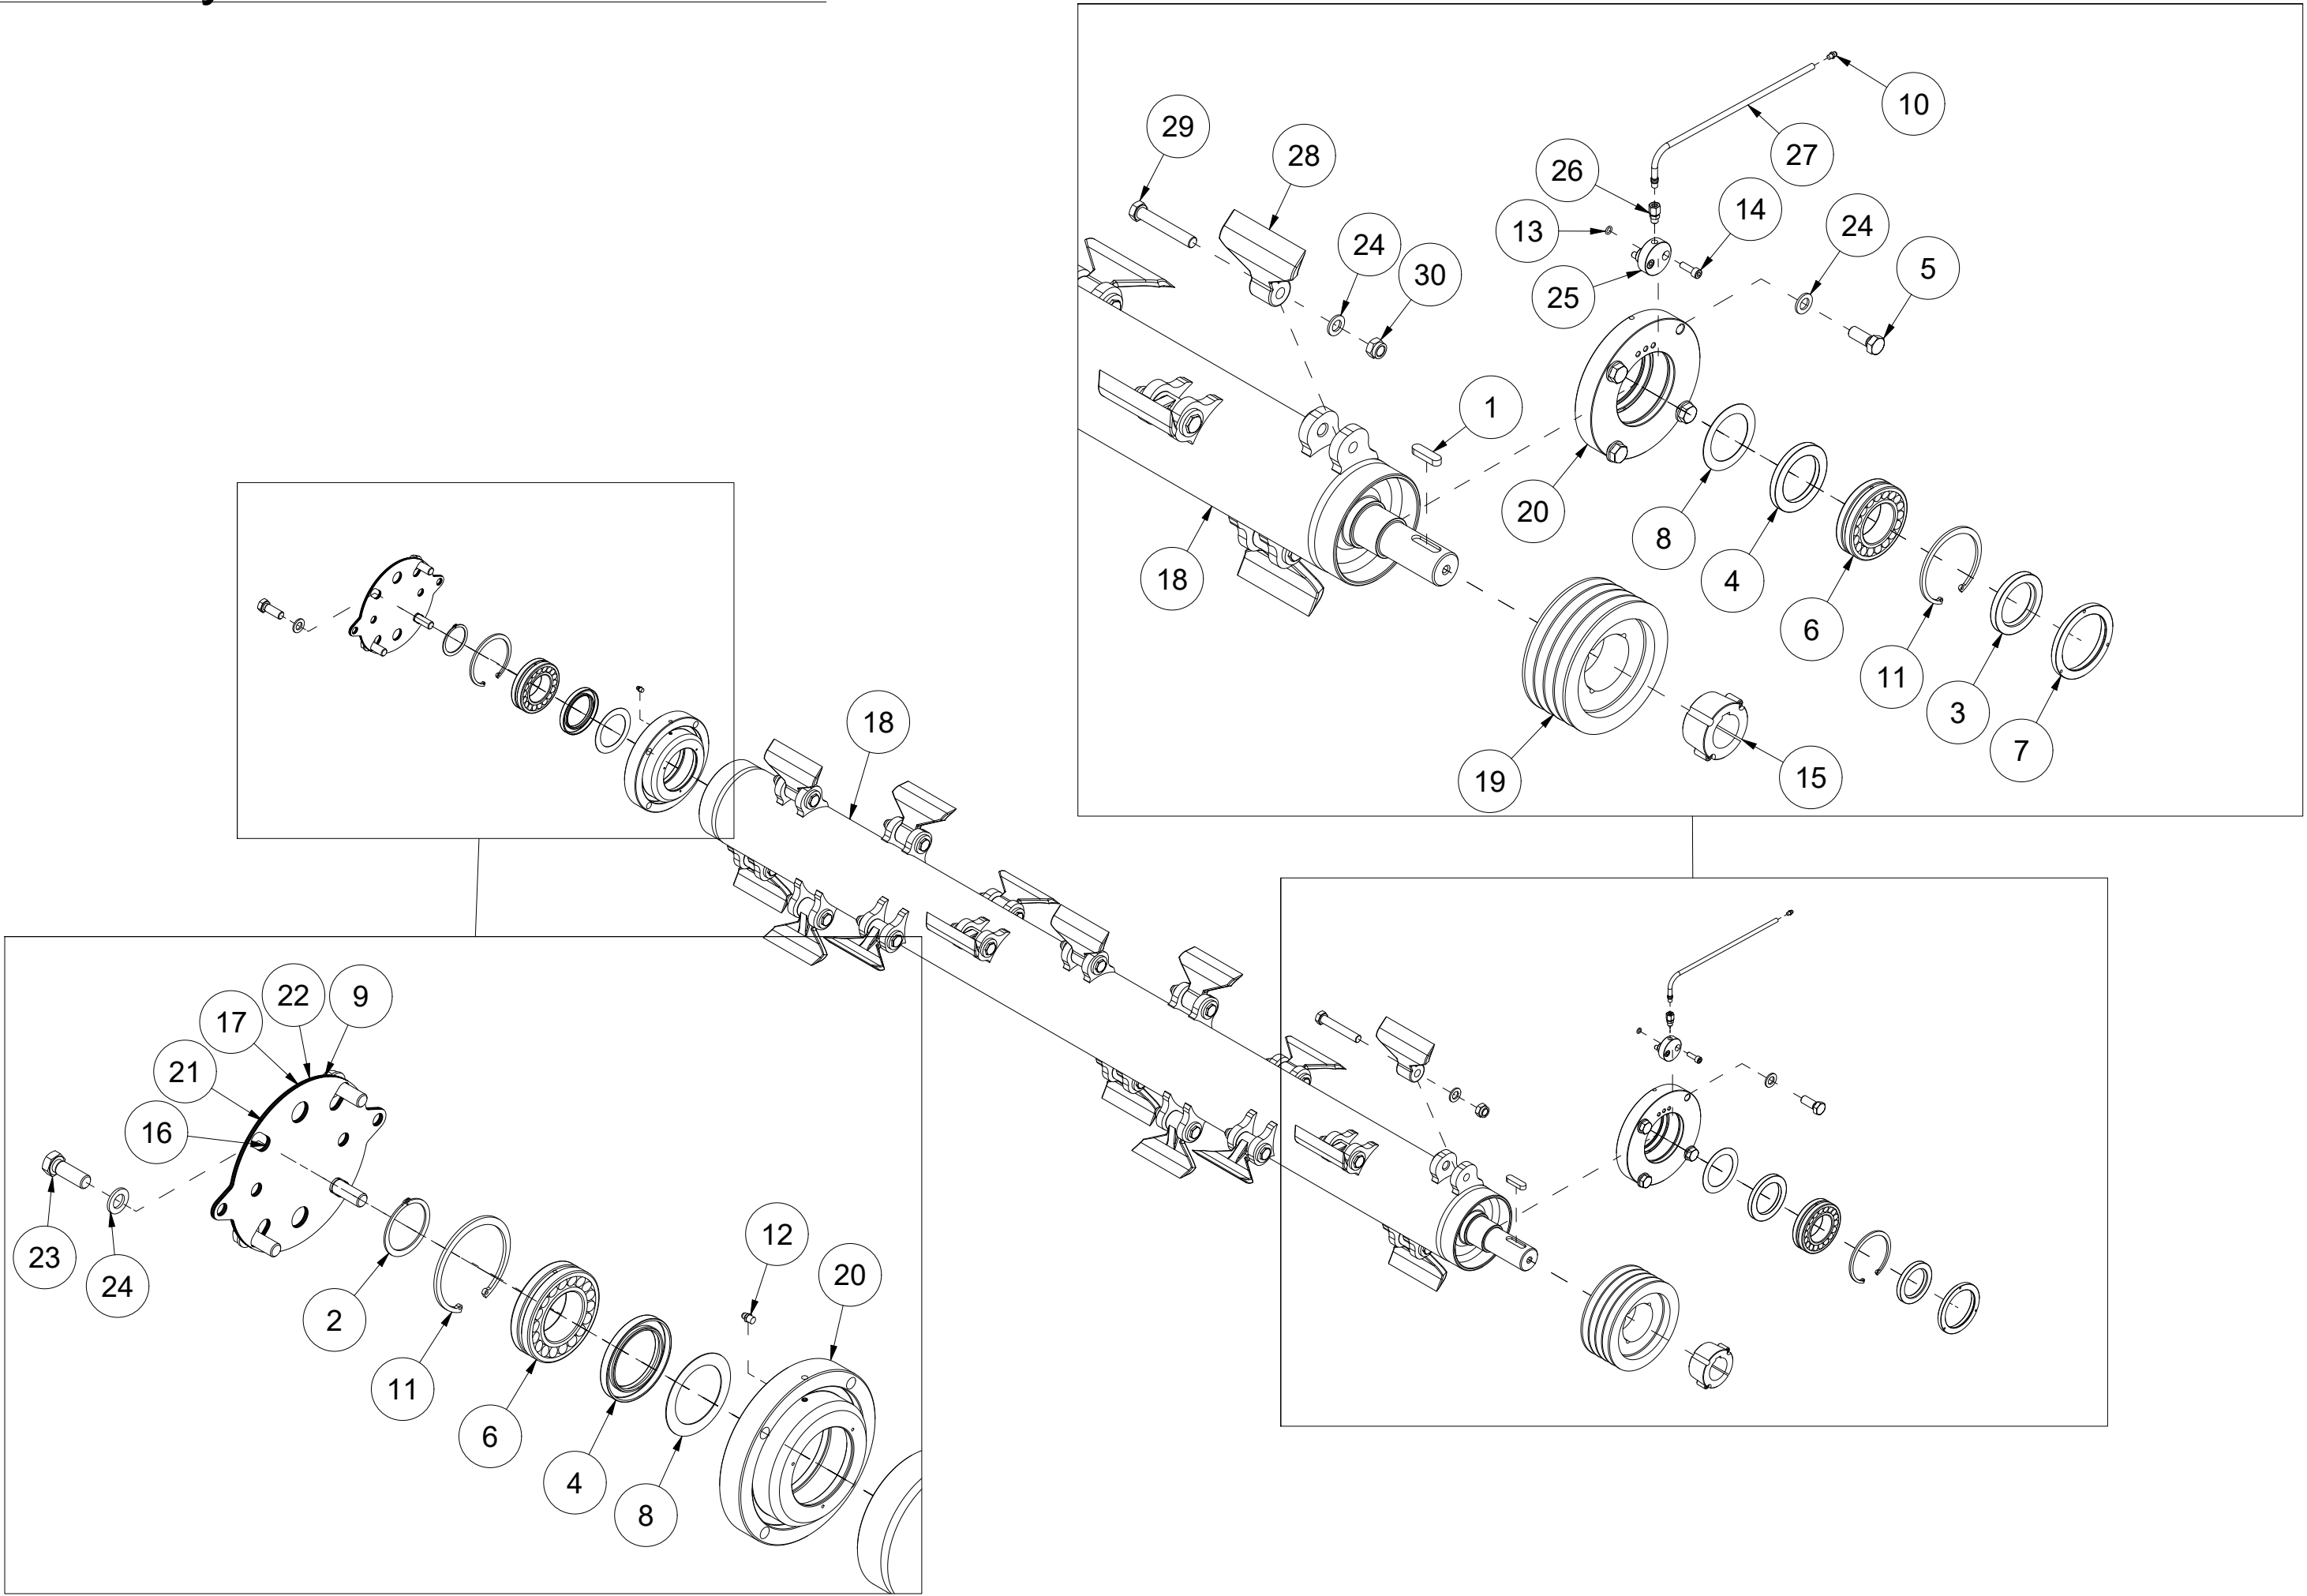

003 Rotary hammer knife BPA220

Pos	Qty	Article no	Designation
1	1	2115175	Cotter 14x9 L50 St DIN 6885A
2	1	2553160	Seeger ring A 60x2,0 DIN 471
3	1	2234157	Simmer ring Ø60/90x10
4	2	2234161	Simmer ring Ø70/100x10 AS
5	4	2423489	Hexagon screw M16x40 EIZn 10.9 DIN 933
6	2	2953322	Roller bearing 22212.EAW33C3 Ø60/110x28
7	1	27121015	Ring
8	2	27101043	Holding washer
9	1	27121017	Shims rotor 3 mm
10	1	2478409	Grease nipple, Straight M6
11	2	2553310	Seeger ring I 110x4,0 DIN 472
12	1	2478407	Grease nipple, Straight M8
13	1	2233008	O-ring 8,00x2,00 NBR 70
14	2	2472315	Unbrako cylinder screw M8x25 EIZn DIN 912
15	1	2965317	Bushing Ø50 TL2517
16	1	27121031	Shims rotor 2 mm
17	1	27121034	Shims rotor 1 mm
18	1	27101002	Rotor BP220
19	1	2965355	Pulley 190x4 SPB 2517
20	2	27101057	Bearing
21	1	27121070	Shims rotor 5 mm
22	1	27121069	Shims rotor 4 mm
23	4	2423491	Hexagon screw M16x45 EIZn 10.9 DIN 933
24	26	2531078	Washer M16 EIZn DIN 125
25	1	27201089	Lubricating adapter attachment
26	1	2957752	Hexagon nipple BSP 1/8-GE08LLR, Nut, DPR
27	1	27201091	Lubrication tube BPA
28	18	2112210	Hammer knife
29	18	2428502	Hexagon screw M16x1,5x100 EIZn 10.9 DIN 960
30	18	2482613	Locking nut M16x1,5 EIZn DIN 985