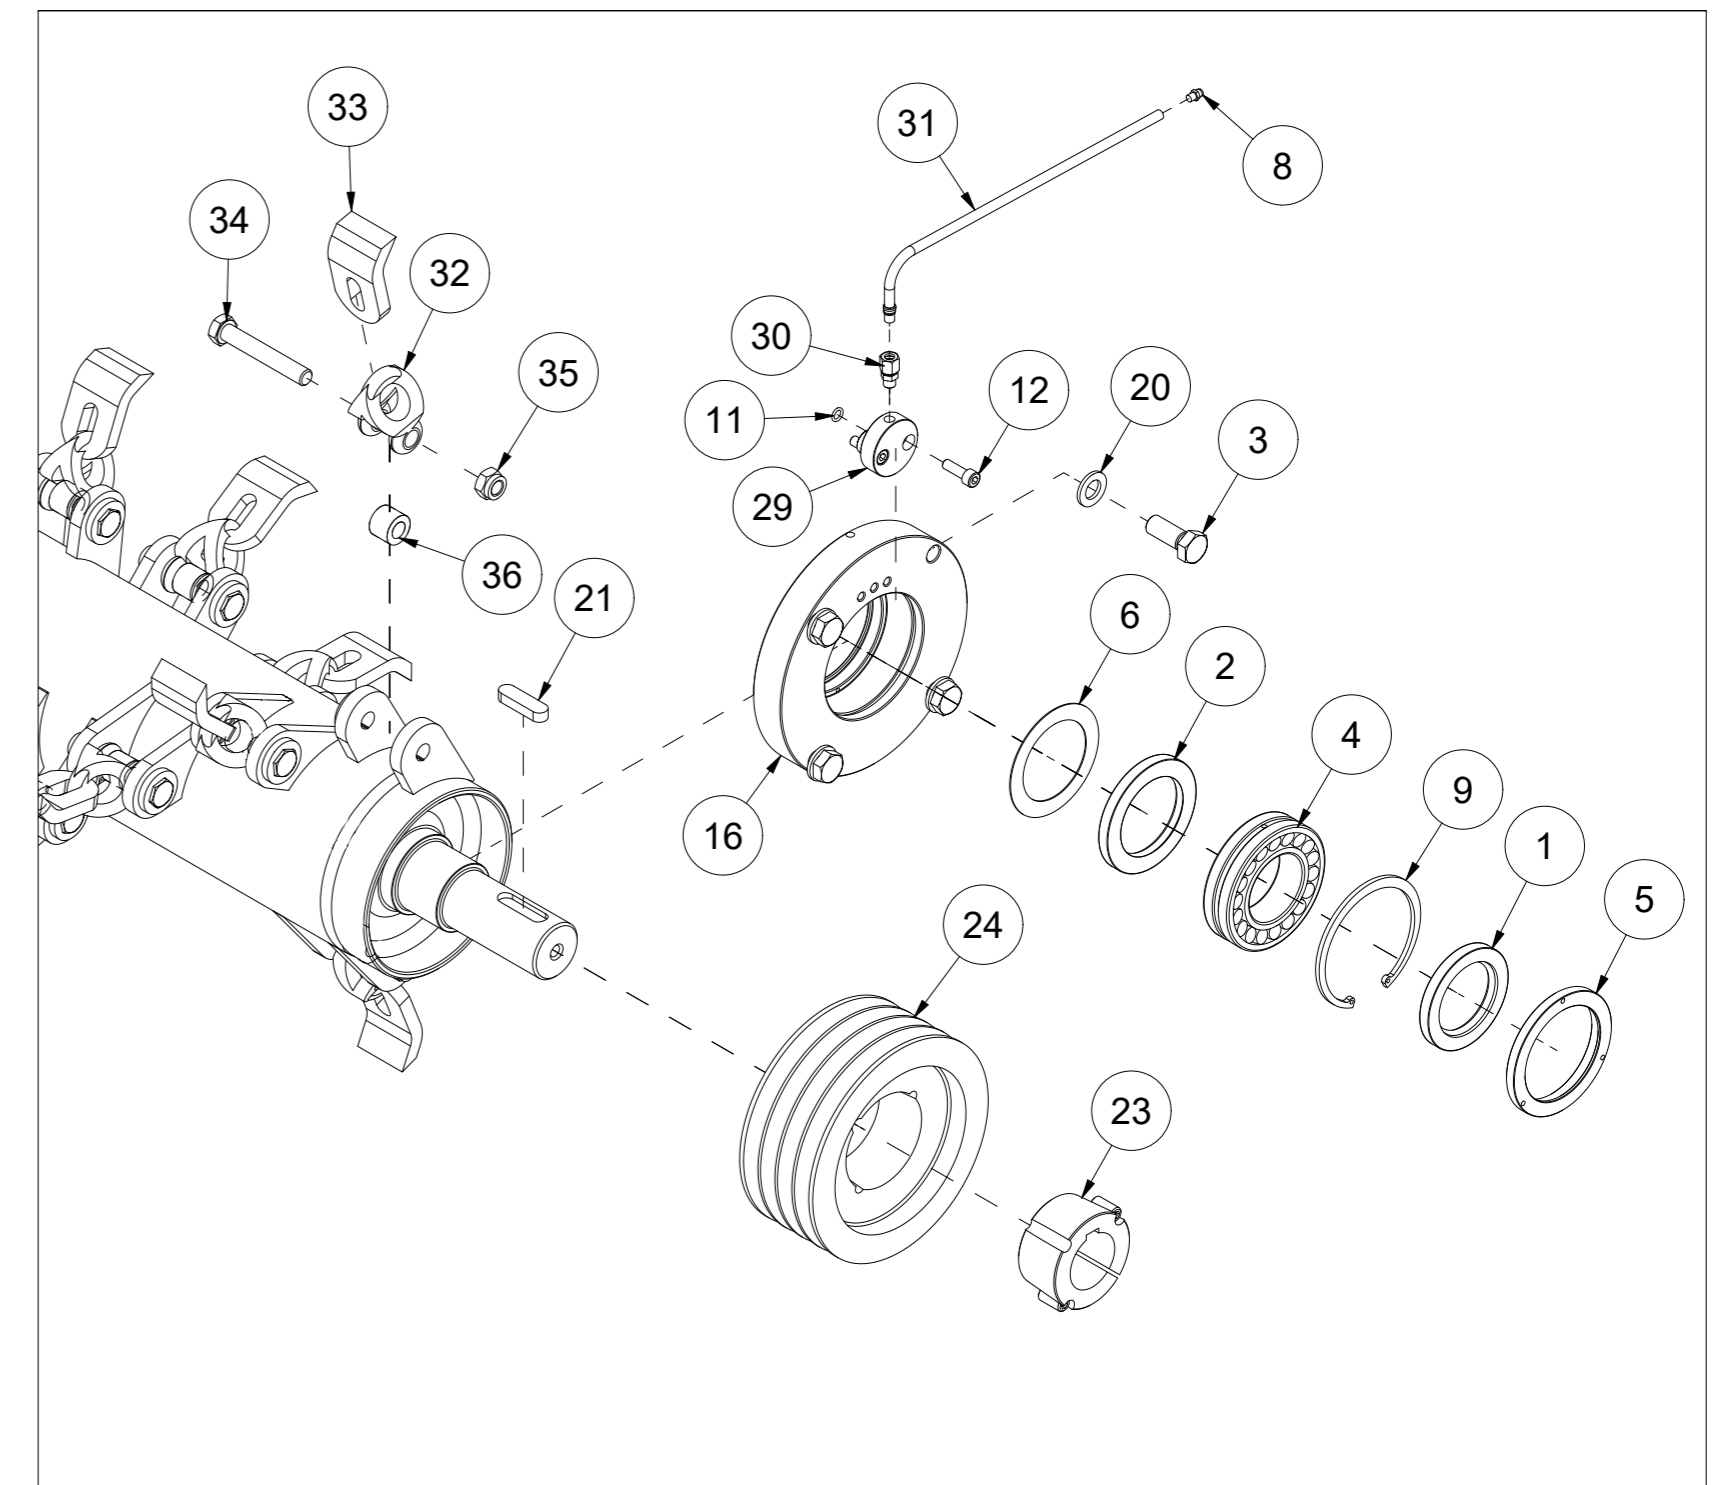

016 Rotary shackles knives BPA220

Pos	Qty	Article no	Designation
1	1	2234157	Simmer ring Ø60/90x10
2	2	2234161	Simmer ring Ø70/100x10 AS
3	4	2423489	Hexagon screw M16x40 EIZn 10.9 DIN 933
4	2	2953322	Roller bearing 22212.EAW33C3 Ø60/110x28
5	1	27121015	Ring
6	2	27101043	Holding washer
7	1	27121017	Shims rotor 3 mm
8	1	2478409	Grease nipple, Straight M6
9	2	2553310	Seeger ring I 110x4,0 DIN 472
10	1	2478407	Grease nipple, Straight M8
11	1	2233008	O-ring 8,00x2,00 NBR 70
12	2	2472315	Unbrako cylinder screw M8x25 EIZn DIN 912
13	1	27121031	Shims rotor 2 mm
14	1	27121034	Shims rotor 1 mm
15	1	27101067	Rotary shackle knife BP220
16	2	27101057	Bearing
17	1	27121070	Shims rotor 5 mm
18	1	27121069	Shims rotor 4 mm
19	4	2423491	Hexagon screw M16x45 EIZn 10.9 DIN 933
20	8	2531078	Washer M16 EIZn DIN 125
21	1	2115175	Cotter 14x9 L50 St DIN 6885A
22	1	2553160	Seeger ring A 60x2,0 DIN 471
23	1	2965317	Bushing Ø50 TL2517
24	1	2965355	Pulley 190x4 SPB 2517
25	1	27201076	Resisting rail for shackle knives
26	12	2531060	Washer M10 EIZn DIN 125
27	12	2344332	Locking screw M10x35 EIZn 8.8 DIN 603
28	12	2483610	Locking nut M10 EIZn DIN 985
29	1	27201089	Lubricating adapter attachment
30	1	2957752	Hexagon nipple BSP 1/8-GE08LLR, Nut, DPR
31	1	27201091	Lubrication tube BPA
32	44	2112218	Shackle for shackle knife
33	44	2112208	Shackle knife
34	44	2423410	Hexagon screw M14x90 EIZn 10.9 DIN 931
35	44	2483612	Locking nut M14 EIZn DIN 985
36	44		Sleeve Ø14,5/26x20