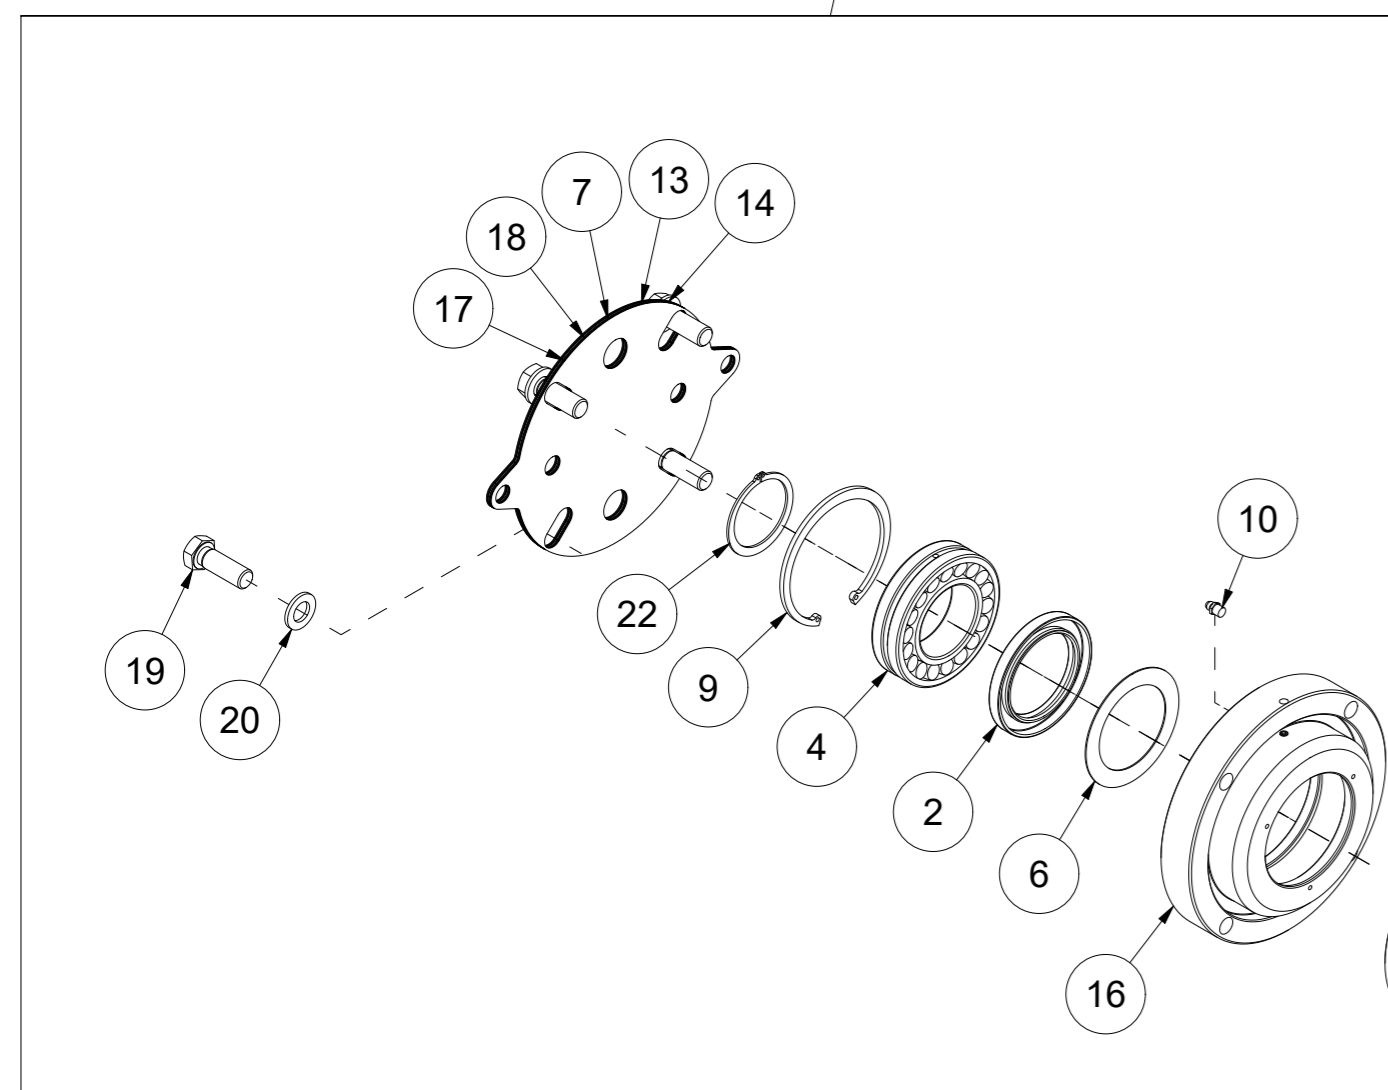

016 Rotary shackles knives BPA220

Pos	Qty	Article no	Designation
1	1	2234157	Simmer ring Ø60/90x10
2	2	2234161	Simmer ring Ø70/100x10 AS
3	4	2423489	Hexagon screw M16x40 EIZn 10.9 DIN 933
4	2	2953322	Roller bearing 22212.EAW33C3 Ø60/110x28
5	1	27121015	Ring
6	2	27101043	Holding washer
7	1	27121017	Shims rotor 3 mm
8	1	2478409	Grease nipple, Straight M6
9	2	2553310	Seeger ring I 110x4,0 DIN 472
10	1	2478407	Grease nipple, Straight M8
11	1	2233008	O-ring 8,00x2,00 NBR 70
12	2	2472315	Unbrako cylinder screw M8x25 EIZn DIN 912
13	1	27121031	Shims rotor 2 mm
14	1	27121034	Shims rotor 1 mm
15	1	27101067	Rotary shackle knife BP220
16	2	27101057	Bearing
17	1	27121070	Shims rotor 5 mm
18	1	27121069	Shims rotor 4 mm
19	4	2423491	Hexagon screw M16x45 EIZn 10.9 DIN 933
20	8	2531078	Washer M16 EIZn DIN 125
21	1	2115175	Cotter 14x9 L50 St DIN 6885A
22	1	2553160	Seeger ring A 60x2,0 DIN 471
23	1	2965317	Bushing Ø50 TL2517
24	1	2965355	Pulley 190x4 SPB 2517
25	1	27201076	Resisting rail for shackle knives
26	12	2531060	Washer M10 EIZn DIN 125
27	12	2344332	Locking screw M10x35 EIZn 8.8 DIN 603
28	12	2483610	Locking nut M10 EIZn DIN 985
29	1	27201089	Lubricating adapter attachment
30	1	2957752	Hexagon nipple BSP 1/8-GE08LLR, Nut, DPR
31	1	27201091	Lubrication tube BPA
32	44	2112218	Shackle for shackle knife
33	44	2112208	Shackle knife
34	44	2423410	Hexagon screw M14x90 EIZn 10.9 DIN 931
35	44	2483612	Locking nut M14 EIZn DIN 985
36	44		Sleeve Ø14,5/26x20