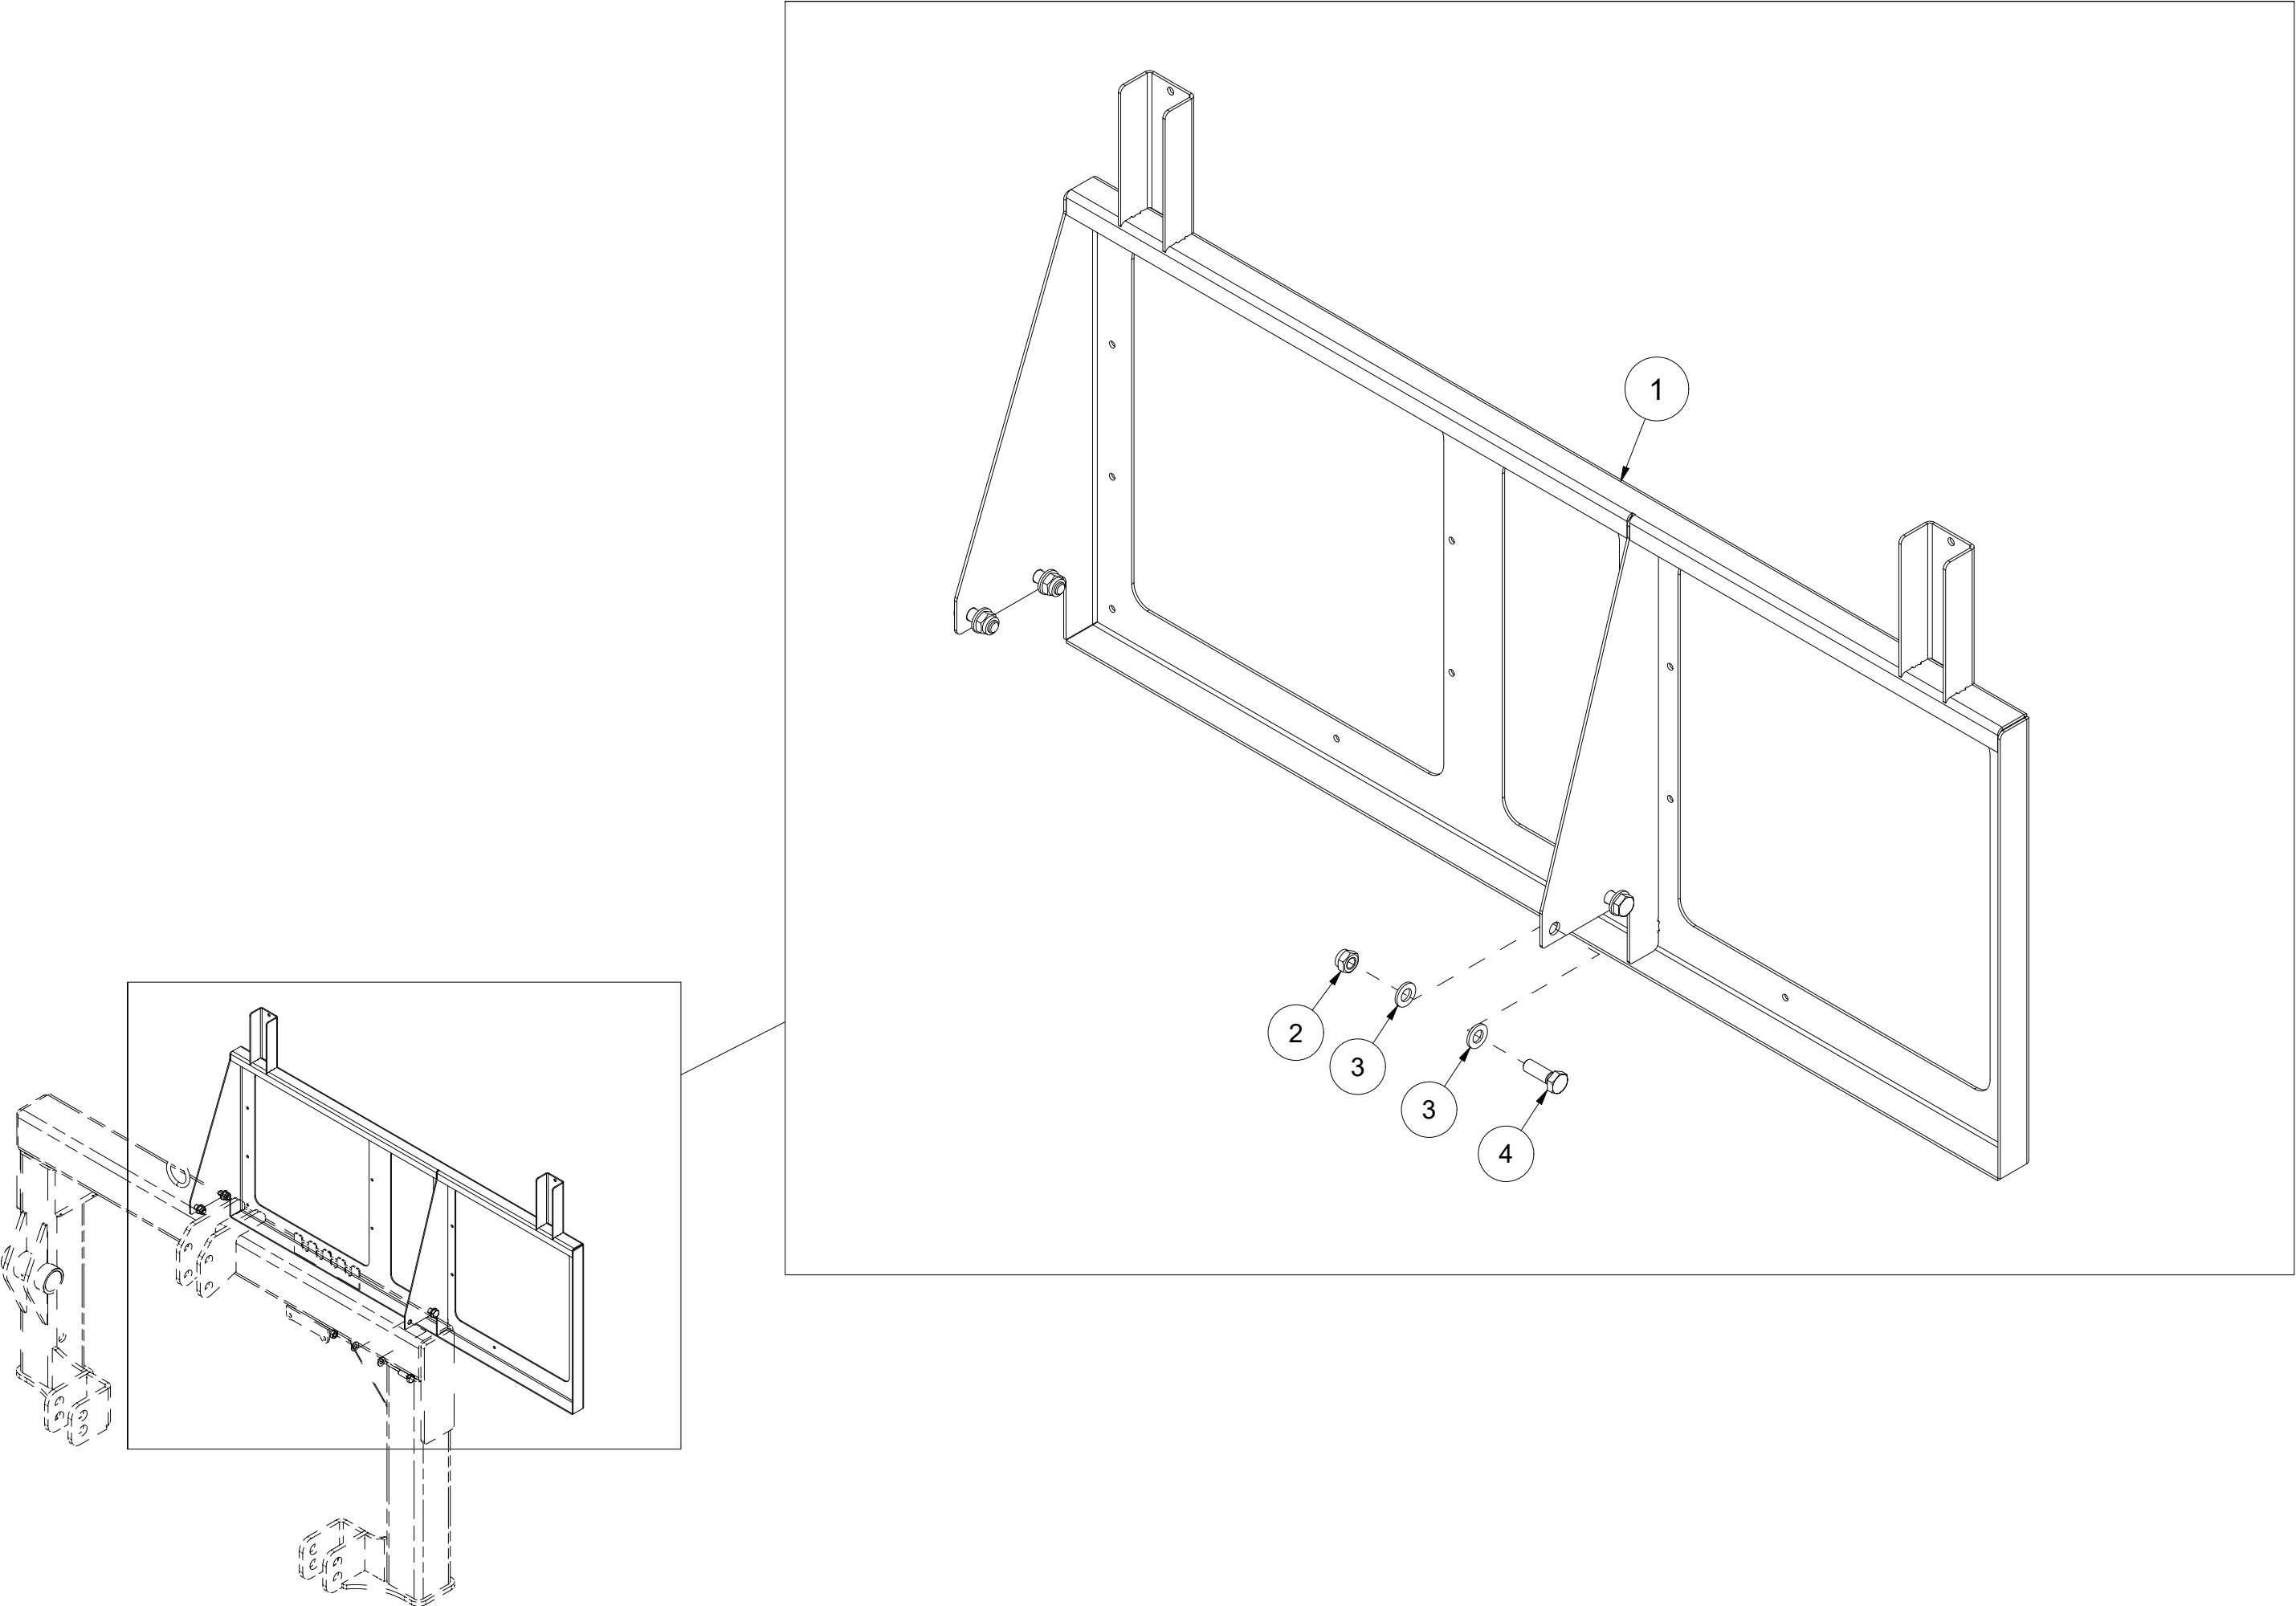

014 Sign mounting to the tractor attachment BPA220

Pos	Qty	Article no	Designation
1	1	27201092	Sign mounting to the tractor attachment V2
2	4	2483611	Locking nut M12 EIZn DIN 985
3	8	2531069	Washer M12 EIZn DIN 125
4	4	2422350	Hexagon screw M12x35 EIZn 8.8 DIN 933