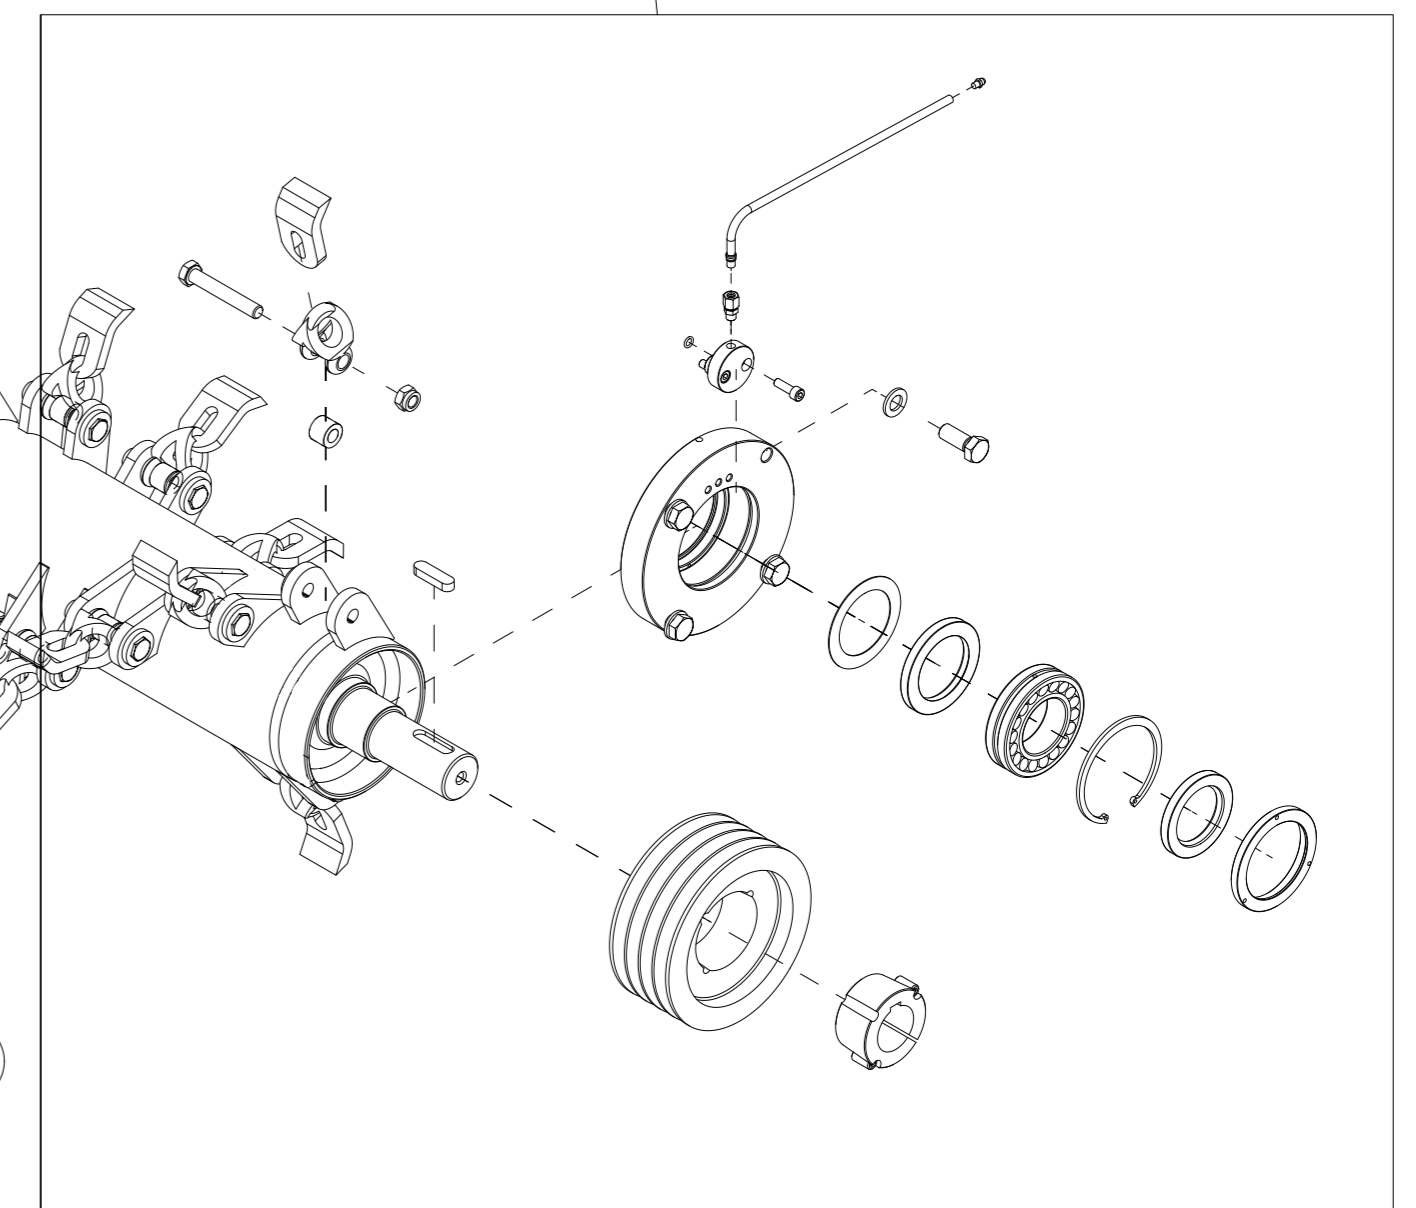

016 Rotary shackles knives BPA220

Pos	Qty	Article no	Designation
1	1	2234157	Simmer ring Ø60/90x10
2	2	2234161	Simmer ring Ø70/100x10 AS
3	4	2423489	Hexagon screw M16x40 EIZn 10.9 DIN 933
4	2	2953322	Roller bearing 22212.EAW33C3 Ø60/110x28
5	1	27121015	Ring
6	2	27101043	Holding washer
7	1	27121017	Shims rotor 3 mm
8	1	2478409	Grease nipple, Straight M6
9	2	2553310	Seeger ring I 110x4,0 DIN 472
10	1	2478407	Grease nipple, Straight M8
11	1	2233008	O-ring 8,00x2,00 NBR 70
12	2	2472315	Unbrako cylinder screw M8x25 EIZn DIN 912
13	1	27121031	Shims rotor 2 mm
14	1	27121034	Shims rotor 1 mm
15	1	27101067	Rotary shackle knife BP220
16	2	27101057	Bearing
17	1	27121070	Shims rotor 5 mm
18	1	27121069	Shims rotor 4 mm
19	4	2423491	Hexagon screw M16x45 EIZn 10.9 DIN 933
20	8	2531078	Washer M16 EIZn DIN 125
21	1	2115175	Cotter 14x9 L50 St DIN 6885A
22	1	2553160	Seeger ring A 60x2,0 DIN 471
23	1	2965317	Bushing Ø50 TL2517
24	1	2965355	Pulley 190x4 SPB 2517
25	1	27201076	Resisting rail for shackle knives
26	12	2531060	Washer M10 EIZn DIN 125
27	12	2344332	Locking screw M10x35 EIZn 8.8 DIN 603
28	12	2483610	Locking nut M10 EIZn DIN 985
29	1	27201089	Lubricating adapter attachment
30	1	2957752	Hexagon nipple BSP 1/8-GE08LLR, Nut, DPR
31	1	27201091	Lubrication tube BPA
32	44	2112218	Shackle for shackle knife
33	44	2112208	Shackle knife
34	44	2423410	Hexagon screw M14x90 EIZn 10.9 DIN 931
35	44	2483612	Locking nut M14 EIZn DIN 985
36	44		Sleeve Ø14,5/26x20